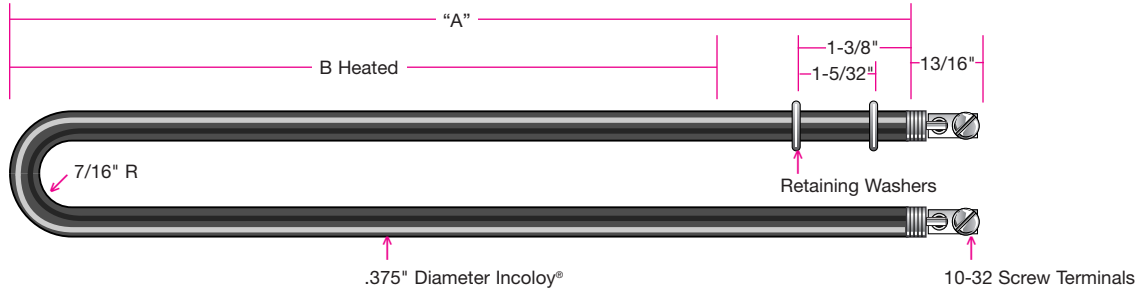

Standard Universal Heater Replacements